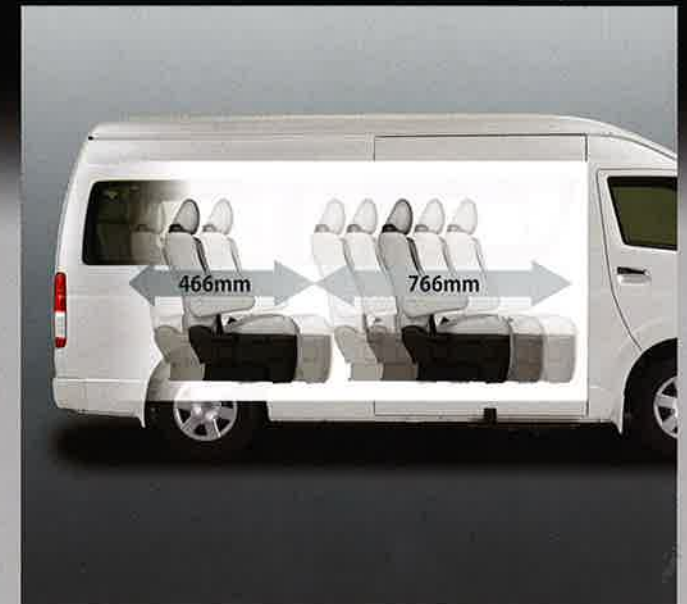

Ottoman

Side Table (Folding Type)

SEATS

Front Leather Seats

Rear Leather Captain Seats (4)

LUGGAGE SPACE

Luggage Space

DIMENSIONS

Cabin Entryway Dimensions

Dimensions of the Rear Opening

Sliding Dimensions of the Seats

COLOR VARIATION

White Pearl Crystal Shine (070)

Black (202)

White (058)

Silver Mica Metallic (1E7)

Dark Blue Mica Metallic (8P4)

CONTENTS & DIMENSIONS

		Grade Package	Leather Package	Standard Package	
		Seating Capacity	10 Passenger (Front 2/ Rear 8:2+2+4)		
		Available Katashiki	TRH223L-LEMNK KDH222L-LEPNY KDH222R-LEPNY	TRH223L-LEMNKV TRH223L-LEPNKV KDH222L-LEMNYV	
Standard Item	Exterior Item		Colored Front & Rear Bumper Dark Chrome Grille (Jan.2015~)		
	Interior Item	Front	-Door Trim	Leather	Original Equipment
			-Instrument Panel	Wood Grain	Original Equipment
			-Switch Base	Wood Grain	Original Equipment
			-Center Console Box	With	
		-Carpet	Needle Punch		
	Rear	-No.1 Seat	"Leather Captain Seat w/Ottoman x2"	"Fabric Captain Seat w/Ottoman x2"	
		-No.2 Seat	"Leather Captain Seat w/Ottoman & Folding Table x2"	"Fabric Captain Seat w/Ottoman & Folding Table x2"	
		-No.3 Seat (Split Fold Up)	Leather Seat	Original Equipment	
		-Slide Rail	With		
		-Sliding Door Trim	Leather & Wood Grain Panel	Original Equipment	
		-Entrance Scuff	With		
		-Carpet	Needle Punch		
Optional Item	Exterior Item		Chrome Mirror Cover Colored Mud Guard (Front and Rear)		
	Functional Item		Fog Lamp Sliding Door Step (Jan.2015~)		
	Interior Item		Floor Mat (Jan.2015~) Curtain (Jan.2015~)		
	Electrical Item		Refrigerator (Jan.2015~) Rear USB Power Socket (Jan.2015~)		

<Wide & Super Long Body>