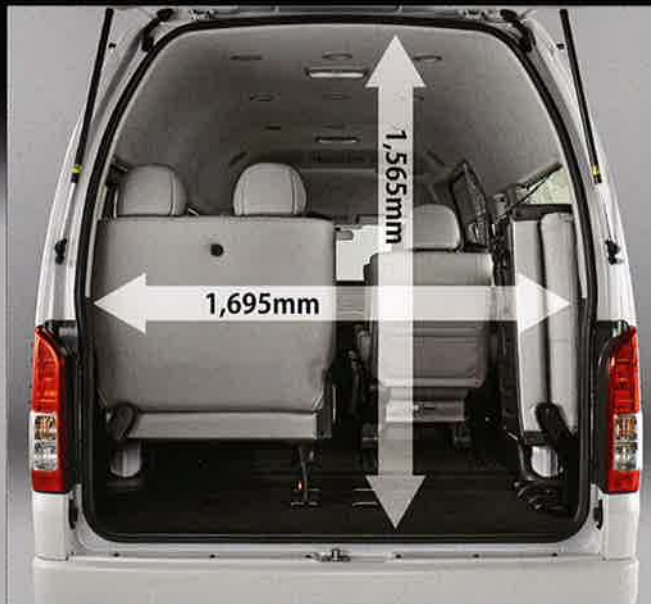

Ottoman

Side Table (Folding Type)

SEATS

Front Leather Seats

Rear Leather Captain Seats (4)

LUGGAGE SPACE

Luggage Space

DIMENSIONS

Cabin Entryway Dimensions

Dimensions of the Rear Opening

Sliding Dimensions of the Seats

COLOR VARIATION

White Pearl Crystal Shine (070)

Black (202)

White (058)

Silver Mica Metallic (1E7)

Dark Blue Mica Metallic (8P4)

CONTENTS & DIMENSIONS

		Grade Package	Leather Package	Standard Package	
		Seating Capacity	10 Passenger (Front 2/ Rear 8:2+2+4)		
		Available Katashiki	TRH223L-LEMNK KDH222L-LEPNY KDH222R-LEPNY	TRH223L-LEMNKV TRH223L-LEPNKV KDH222L-LEMNYV	
Standard Item	Exterior Item		Colored Front & Rear Bumper Dark Chrome Grille (Jan.2015~)		
	Interior Item	Front	-Door Trim	Leather	Original Equipment
			-Instrument Panel	Wood Grain	Original Equipment
			-Switch Base	Wood Grain	Original Equipment
			-Center Console Box	With	
		-Carpet	Needle Punch		
	Rear	-No.1 Seat	"Leather Captain Seat w/Ottoman x2"	"Fabric Captain Seat w/Ottoman x2"	
		-No.2 Seat	"Leather Captain Seat w/Ottoman & Folding Table x2"	"Fabric Captain Seat w/Ottoman & Folding Table x2"	
		-No.3 Seat (Split Fold Up)	Leather Seat	Original Equipment	
		-Slide Rail	With		
		-Sliding Door Trim	Leather & Wood Grain Panel	Original Equipment	
		-Entrance Scuff	With		
		-Carpet	Needle Punch		
Optional Item	Exterior Item		Chrome Mirror Cover Colored Mud Guard (Front and Rear)		
	Functional Item		Fog Lamp Sliding Door Step (Jan.2015~)		
	Interior Item		Floor Mat (Jan.2015~) Curtain (Jan.2015~)		
	Electrical Item		Refrigerator (Jan.2015~) Rear USB Power Socket (Jan.2015~)		

<Wide & Super Long Body>