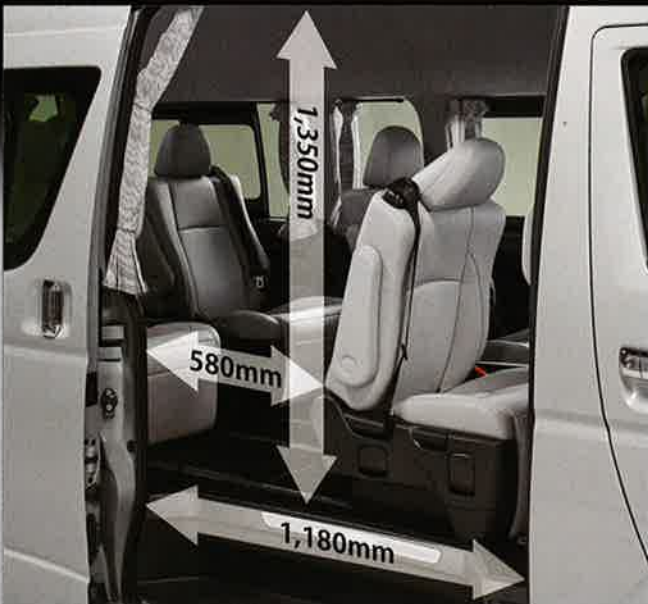

Ottoman

Side Table (Folding Type)

SEATS

Front Leather Seats

Rear Leather Captain Seats (4)

LUGGAGE SPACE

Luggage Space

DIMENSIONS

Cabin Entryway Dimensions

Dimensions of the Rear Opening

Sliding Dimensions of the Seats

COLOR VARIATION

White Pearl Crystal Shine (070)

Black (202)

White (058)

Silver Mica Metallic (1E7)

Dark Blue Mica Metallic (8P4)

CONTENTS & DIMENSIONS

		Grade Package	Leather Package	Standard Package	
		Seating Capacity	10 Passenger (Front 2/ Rear 8:2+2+4)		
		Available Katashiki	TRH223L-LEMNK KDH222L-LEPNY KDH222R-LEPNY	TRH223L-LEMNKV TRH223L-LEPNKV KDH222L-LEMNYV	
Standard Item	Exterior Item		Colored Front & Rear Bumper Dark Chrome Grille (Jan.2015~)		
	Interior Item	Front	-Door Trim	Leather	Original Equipment
			-Instrument Panel	Wood Grain	Original Equipment
			-Switch Base	Wood Grain	Original Equipment
			-Center Console Box	With	
		-Carpet	Needle Punch		
	Rear	-No.1 Seat	"Leather Captain Seat w/Ottoman x2"	"Fabric Captain Seat w/Ottoman x2"	
		-No.2 Seat	"Leather Captain Seat w/Ottoman & Folding Table x2"	"Fabric Captain Seat w/Ottoman & Folding Table x2"	
		-No.3 Seat (Split Fold Up)	Leather Seat	Original Equipment	
		-Slide Rail	With		
		-Sliding Door Trim	Leather & Wood Grain Panel	Original Equipment	
		-Entrance Scuff	With		
		-Carpet	Needle Punch		
Optional Item	Exterior Item		Chrome Mirror Cover Colored Mud Guard (Front and Rear)		
	Functional Item		Fog Lamp Sliding Door Step (Jan.2015~)		
	Interior Item		Floor Mat (Jan.2015~) Curtain (Jan.2015~)		
	Electrical Item		Refrigerator (Jan.2015~) Rear USB Power Socket (Jan.2015~)		

<Wide & Super Long Body>