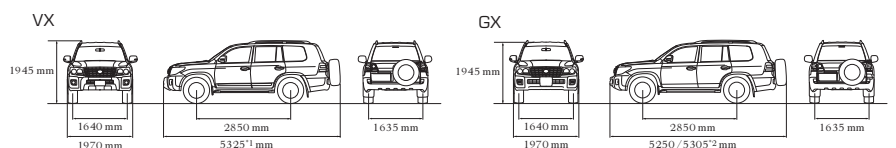

Availability of features and options described herein may vary according to region. Please contact your local dealer for details.