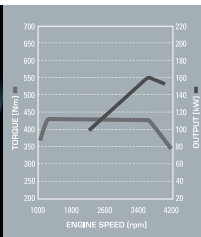

4.5L V8 Diesel Engine 1VD-FTV